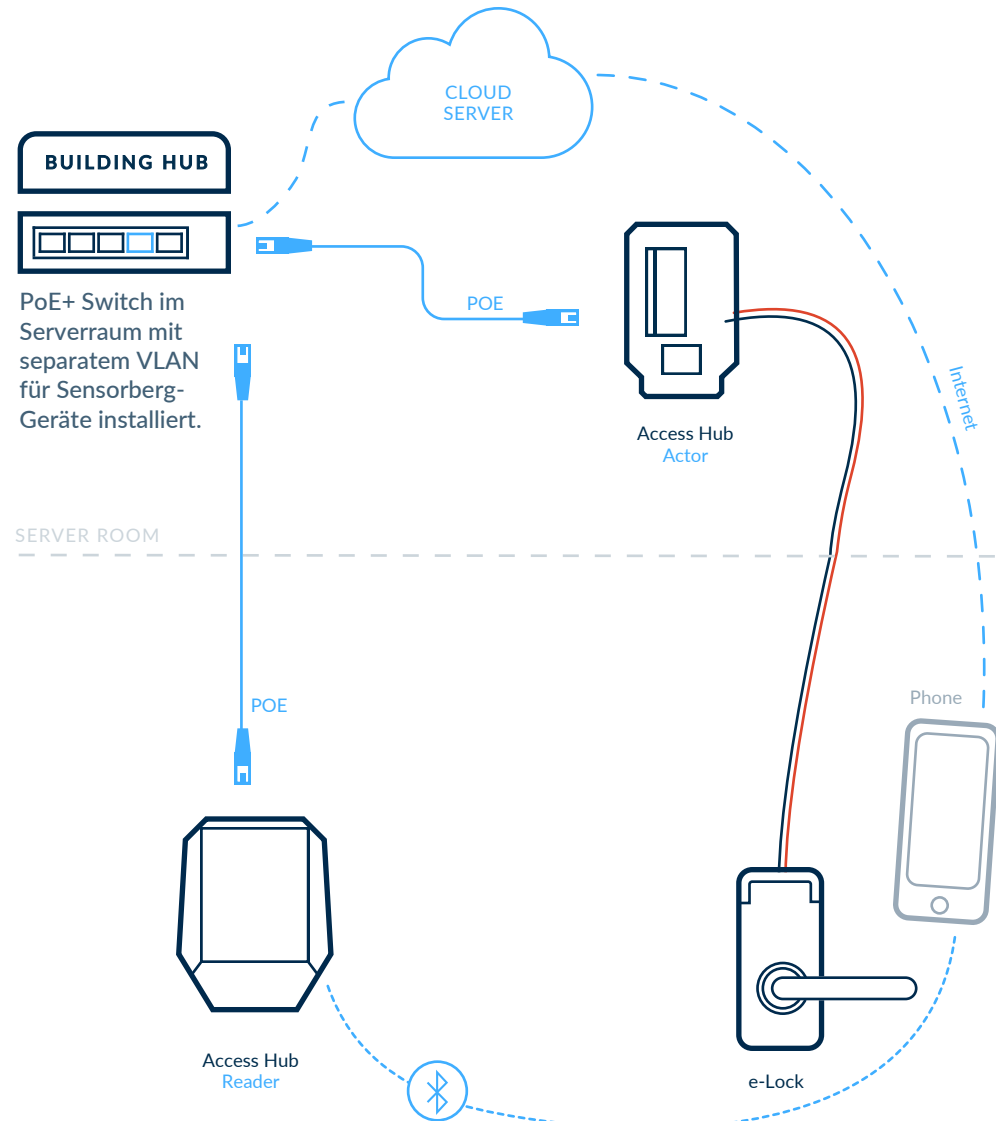

SENSORBERG MULTI DEVICE SCHEMAS

Know more in www.documents.sensorberg.com | sales@sensorberg.com | Sales: +49 30 62 20 80 73

Online or Offline building - Internet or Bluetooth opening

① Access Hub Reader > Access Hub Actor

② Access Hub Reader > Extension Hub Actor

③ Access Hub Reader > Access Hub Lite Actor