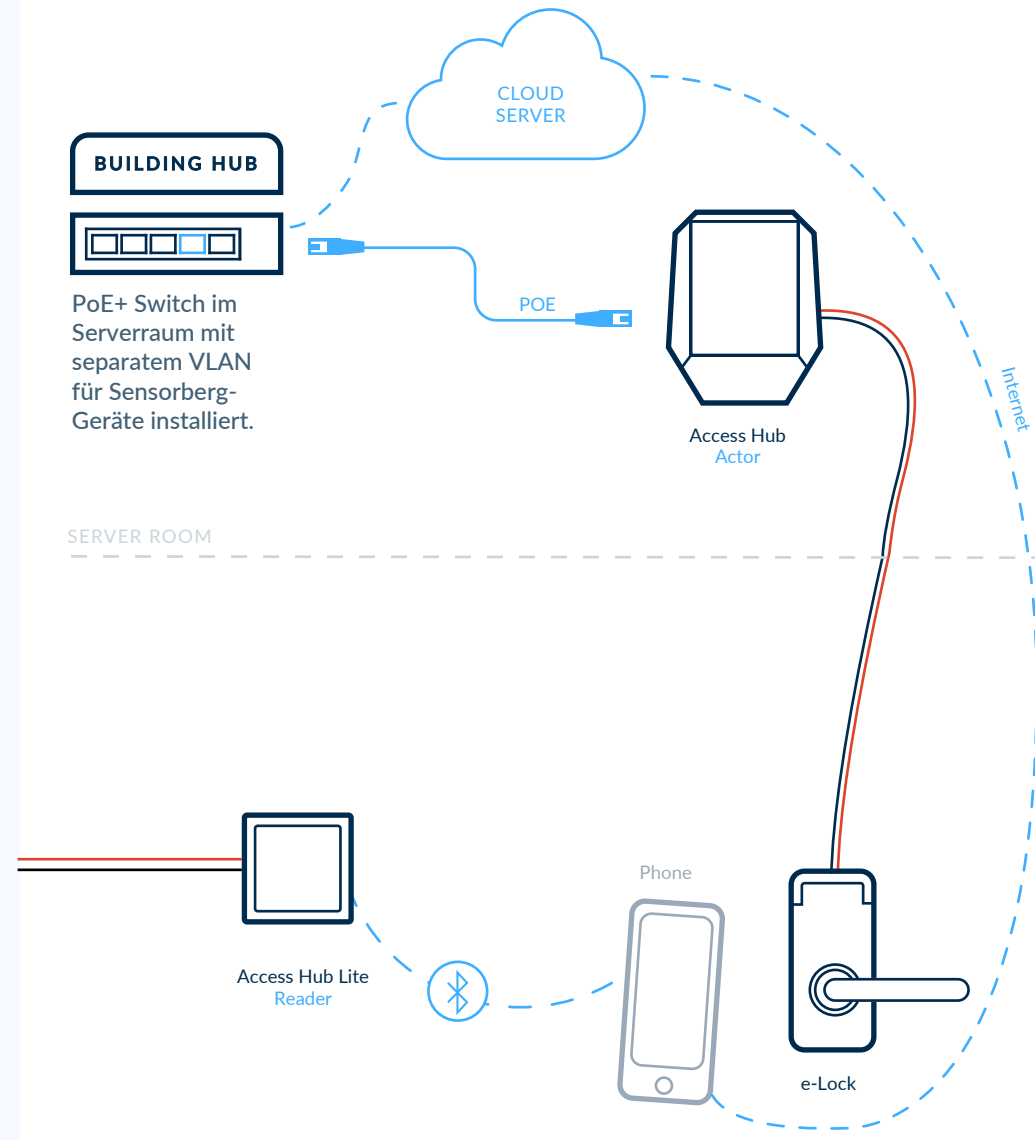

SENSORBERG MULTI DEVICE SCHEMAS

Know more in www.documents.sensorberg.com | sales@sensorberg.com | Sales: +49 30 62 20 80 73

Online or Offline building - Internet or Bluetooth opening

① Access Hub Lite Reader > Access Hub Actor

② Access Hub Lite Reader > Extension Hub Actor

③ Access Hub Lite Reader > Access Hub Lite Actor