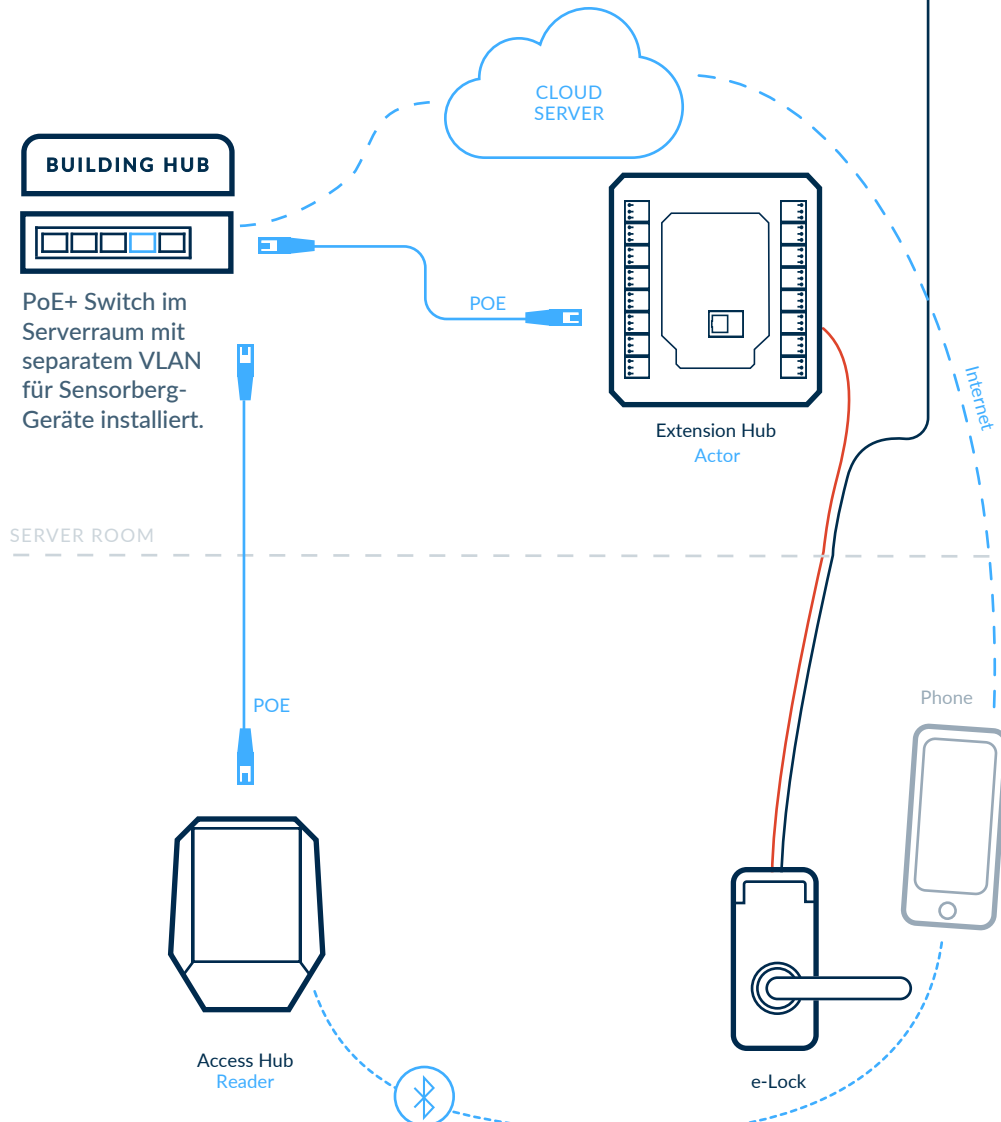

SENSORBERG MULTI DEVICE SCHEMAS

Know more in www.documents.sensorberg.com | sales@sensorberg.com | Sales: +49 30 62 20 80 73

Online or Offline building - Internet or Bluetooth opening

① Access Hub Reader > Access Hub Actor

② Access Hub Reader > Extension Hub Actor

③ Access Hub Reader > Access Hub Lite Actor